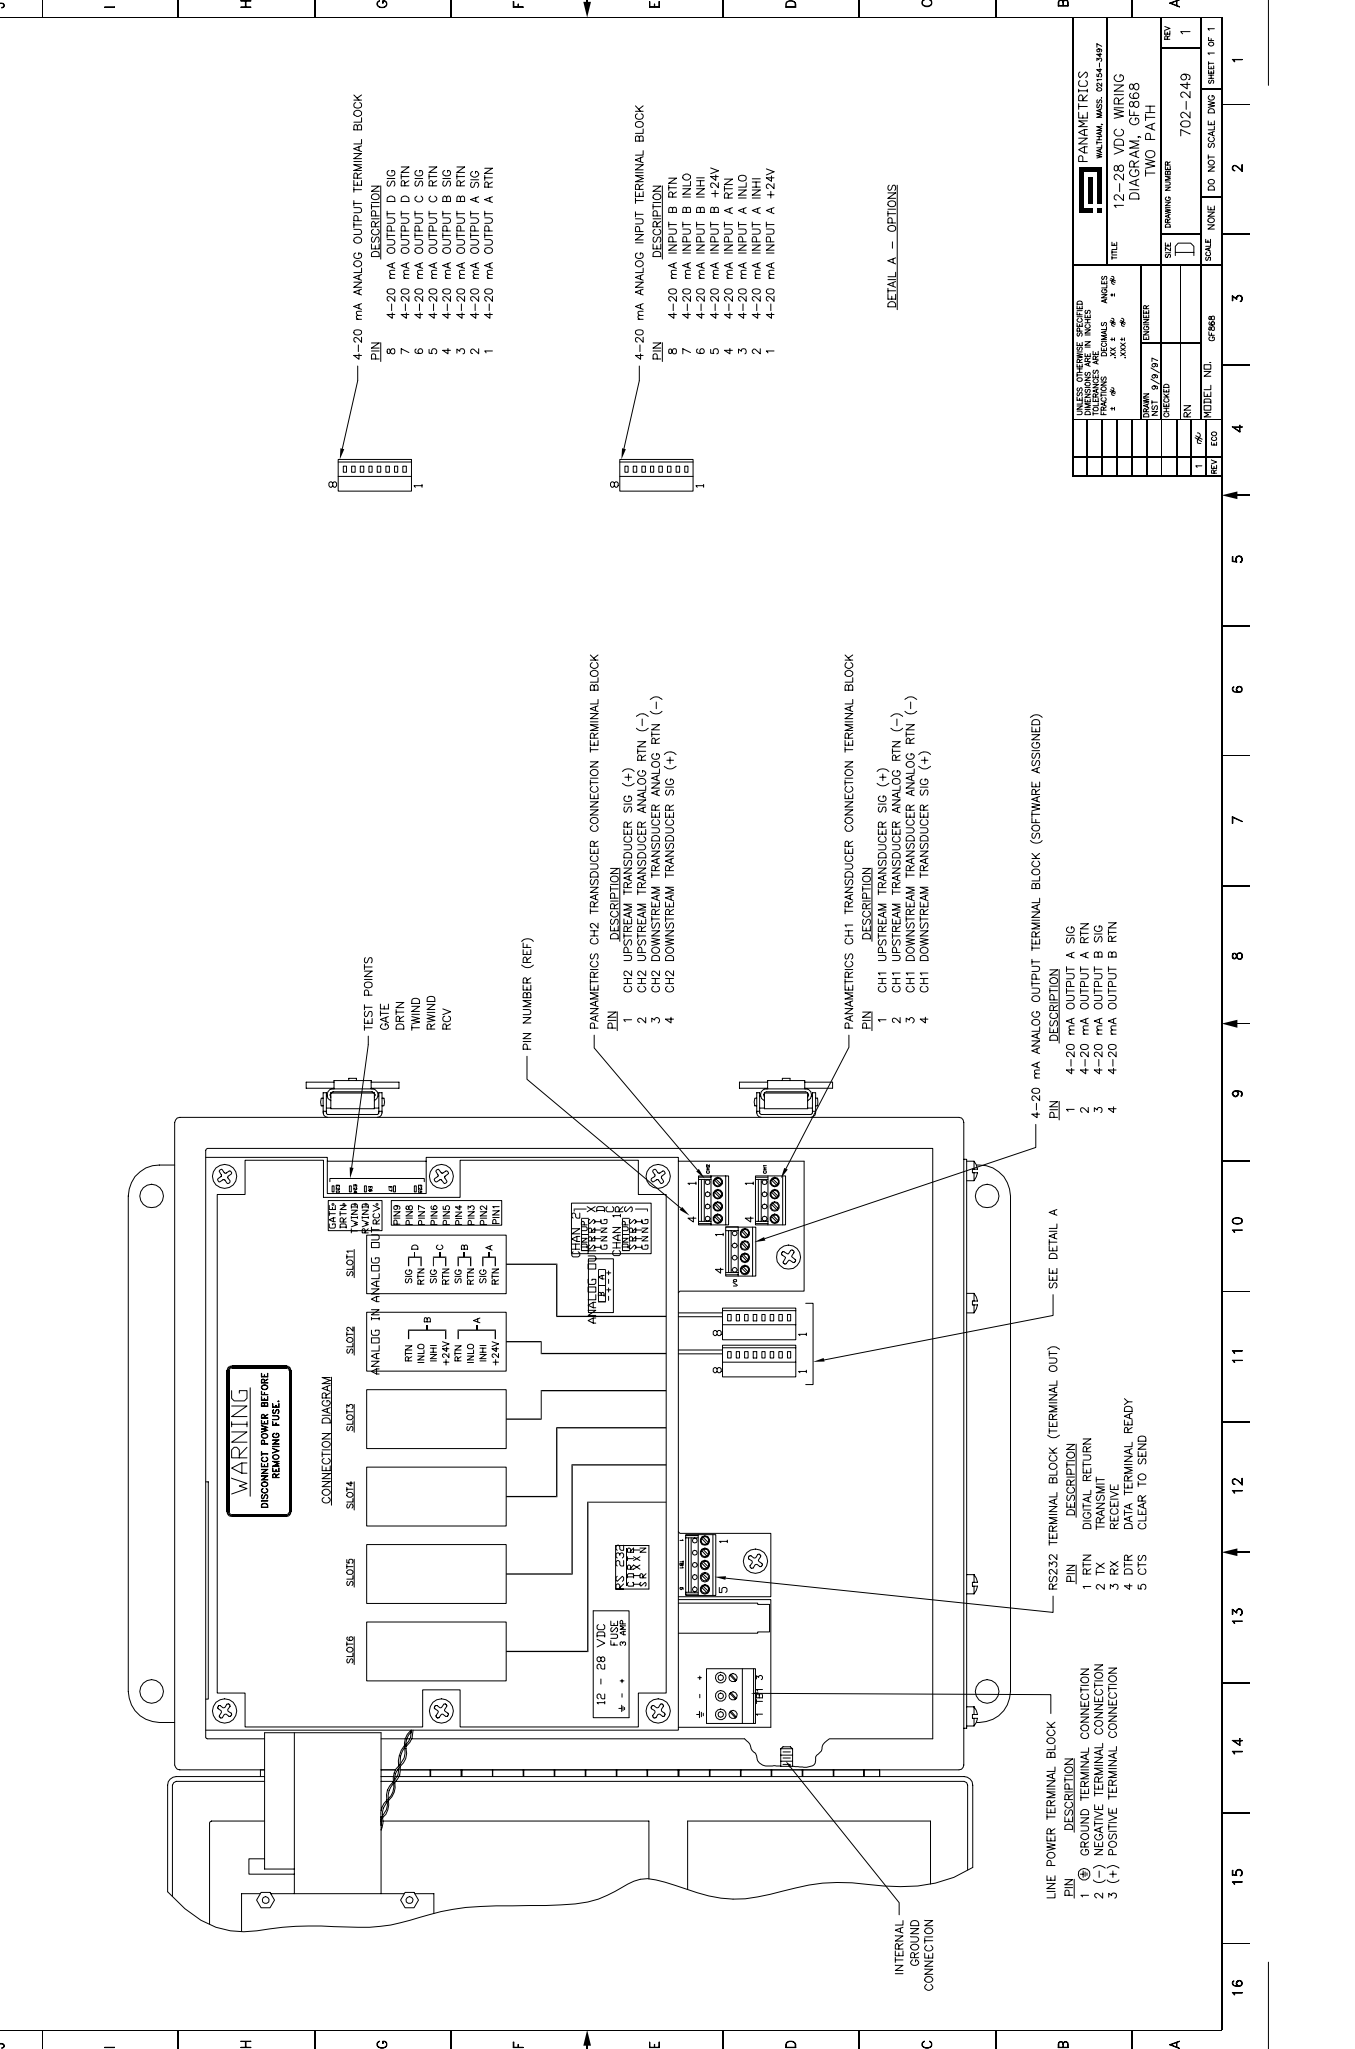

REV	EGD	DATE	DESCRIPTIONS
1		1/8/98	ORIGINATED FOR REV CONTROL

REV	EGD	DATE	DESCRIPTIONS
1		1/8/98	ORIGINATED FOR REV CONTROL

REV	EGD	DATE	DESCRIPTIONS
1		1/8/98	ORIGINATED FOR REV CONTROL

REV	EGD	DATE	DESCRIPTIONS
1		1/8/98	ORIGINATED FOR REV CONTROL

REV	EGD	DATE	DESCRIPTIONS
1		1/8/98	ORIGINATED FOR REV CONTROL