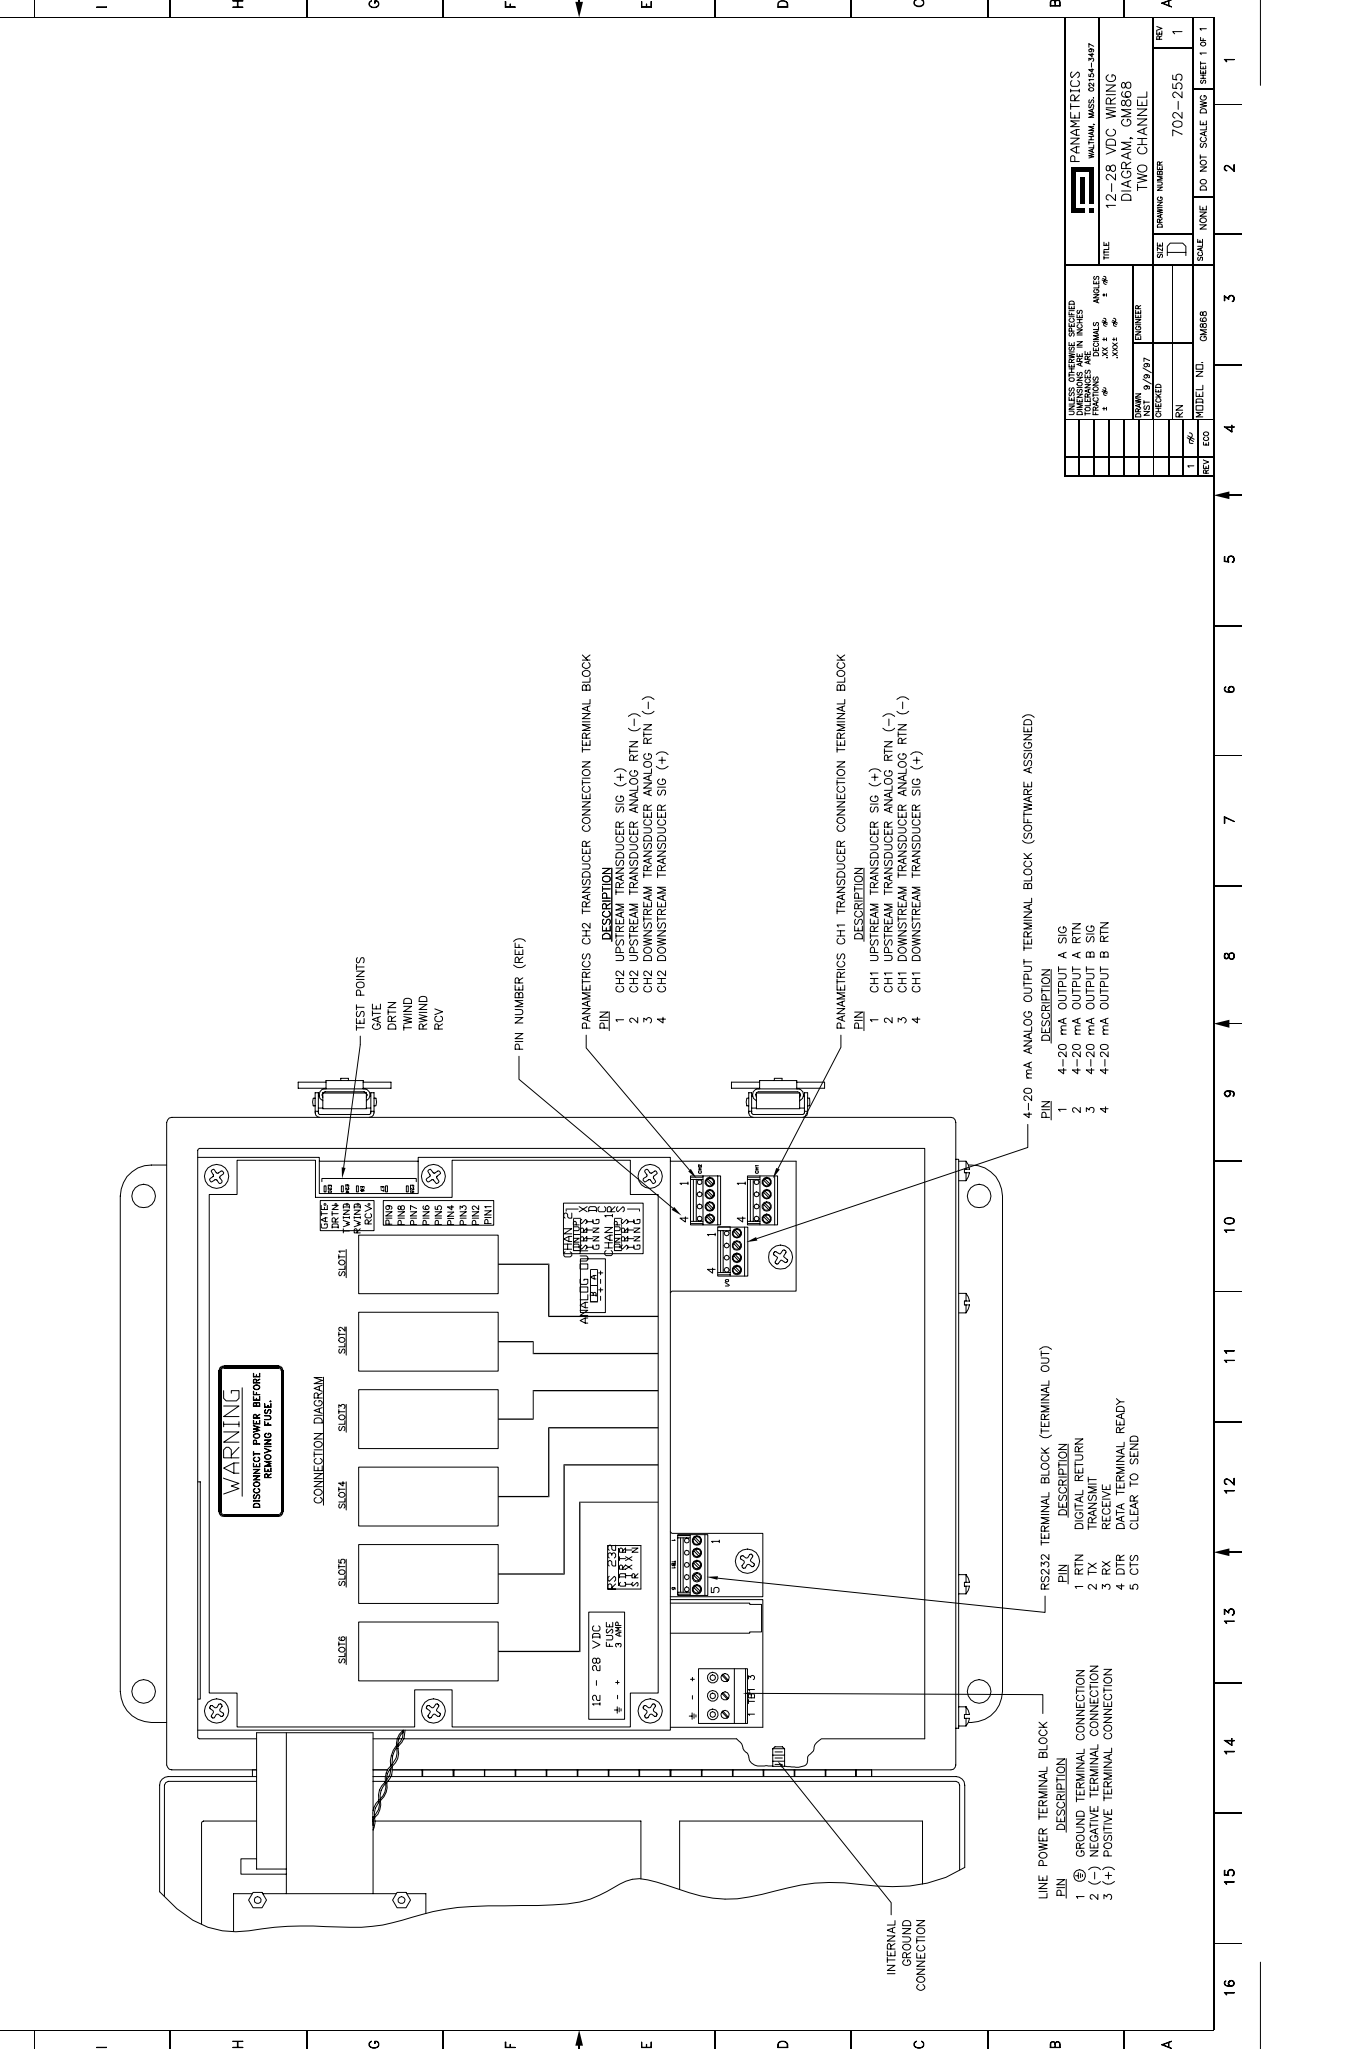

REV	EGD	DATE	DESCRIPTIONS
1	1	1/8/98	ORIGINATED TO REV CONTROL

REV	EGD	DATE	DESCRIPTIONS
1	1	1/8/98	ORIGINATED TO REV CONTROL

REV	EGD	DATE	DESCRIPTIONS
1	1	1/8/98	ORIGINATED TO REV CONTROL

REV	EGD	DATE	DESCRIPTIONS
1	1	1/8/98	ORIGINATED TO REV CONTROL

REV	EGD	DATE	DESCRIPTIONS
1	1	1/8/98	ORIGINATED TO REV CONTROL

REV	EGD	DATE	DESCRIPTIONS
1	1	1/8/98	ORIGINATED TO REV CONTROL